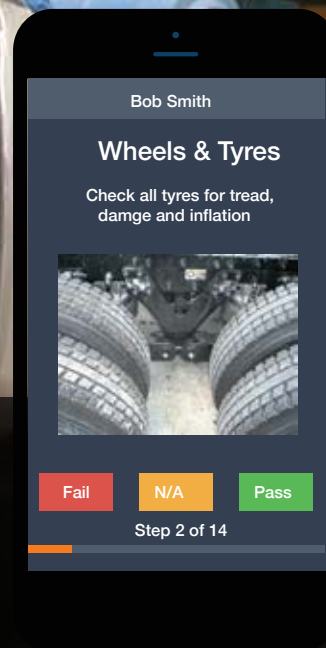

## Electronic Prestarts

Prestarts and Fault Reports with sign on glass for phone or tablet